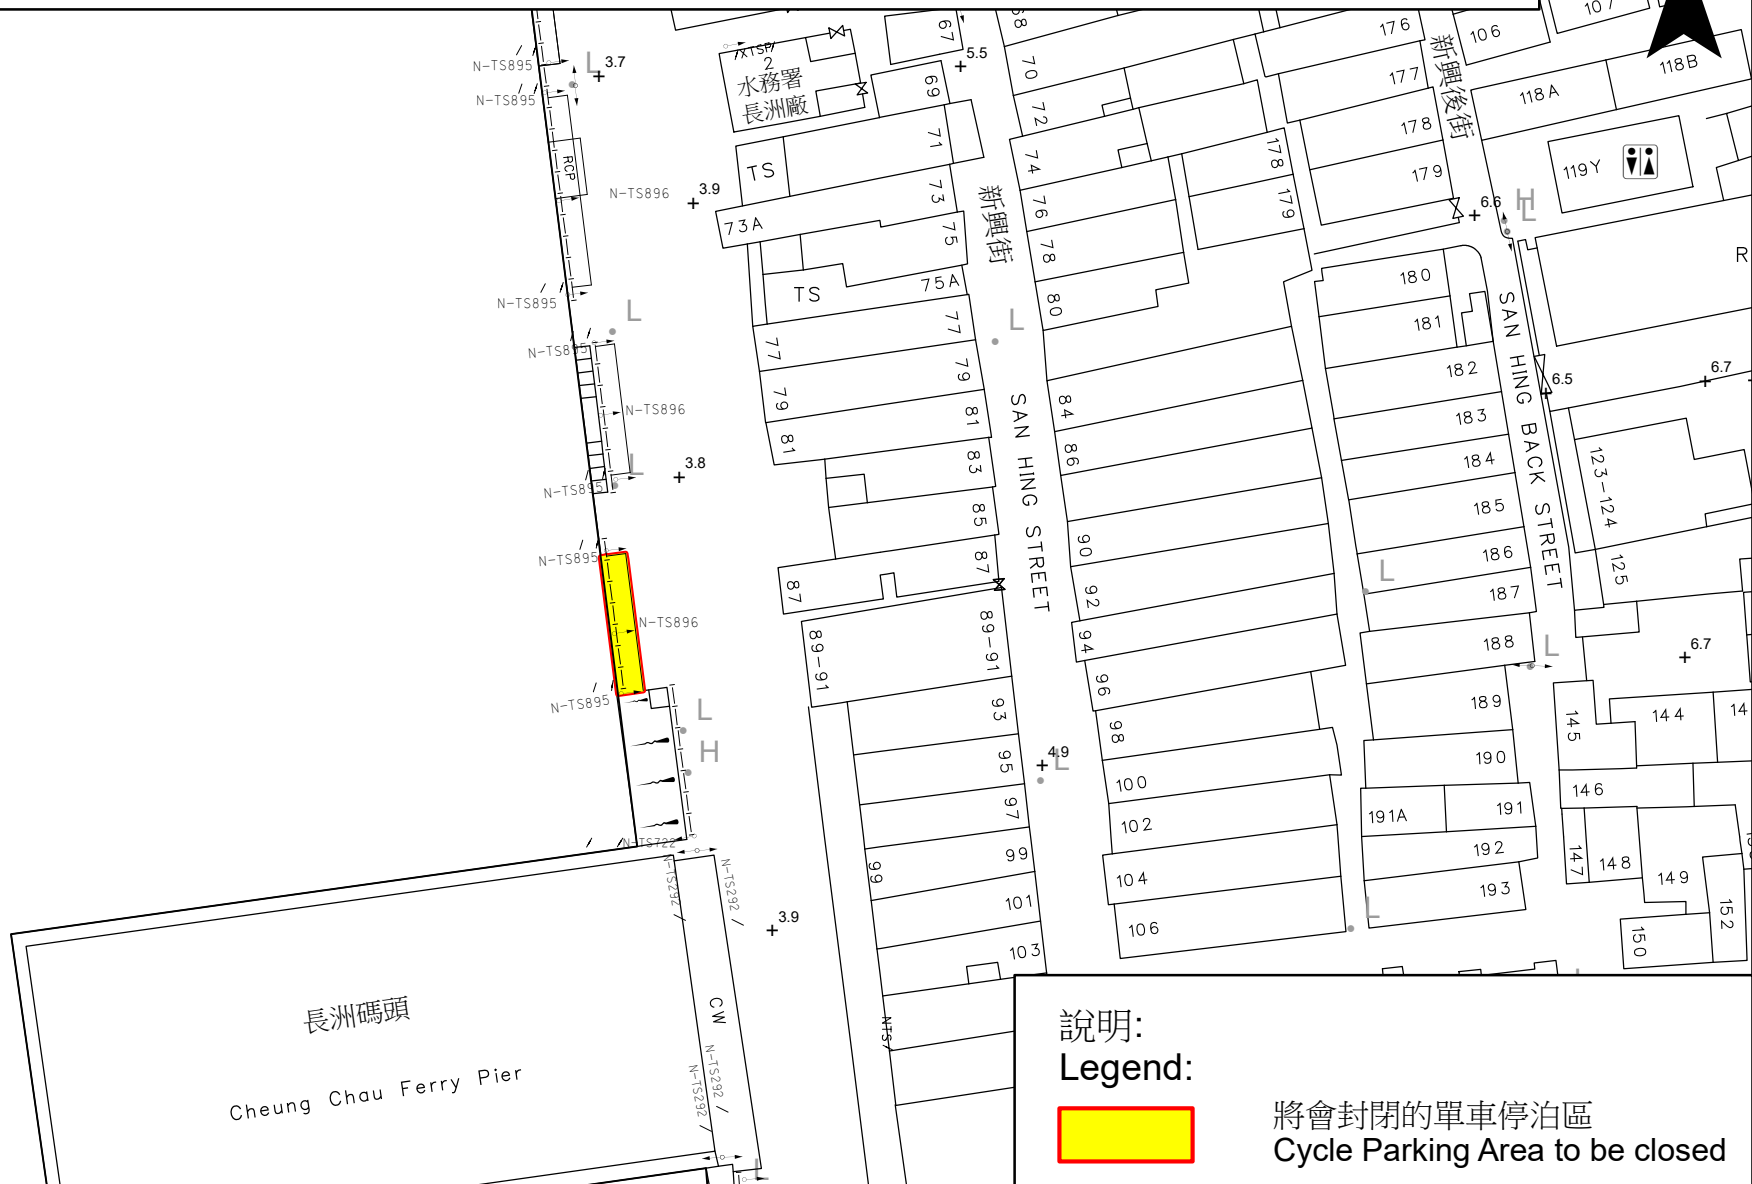

Traffic Advice

Temporary Suspension of Cycle Parking Areas in Cheung Chau

Members of the public are advised that in order to facilitate a joint-departmental clearance operation, the cycle parking areas opposite to 83 - 89 San Hing Praya Street and on Tai Hing Tai Road near Cheung Chau Municipal Services in Cheung Chau will be suspended from 8:00 a.m. on 10 August 2022 (Wednesday) to 3:00 p.m. on 12 August 2022 (Friday).

交通通告

長洲的單車停泊處臨時封閉

公眾人士請注意，為配合進行一項聯合清理行動，由2022年8月10日(星期三)上午8時至2022年8月12日(星期五)下午3時，位於長洲新興海傍街83-89號對面及大興堤路近長洲市政大廈的單車停泊處將臨時封閉。

所有在上述期間留在單車停泊處及附近位置的單車及其他物品將全被移走。當局將在該等單車停泊處及附近位置預先張貼告示，提醒市民須在封閉期前取回自己停放在該處的所有物品。

Temporary Suspension of Cycle Parking Area opposite 83 - 89 San Hing Praya Street in Cheung Chau
暫停使用長洲新興海傍街 83 - 89 號對面的單車泊車區

說明:
Legend:

將會封閉的單車停泊區
Cycle Parking Area to be closed

地點: 長洲新興海傍街 83 - 89 號
Location: 83 - 89 San Hing Praya Street, Cheung Chau