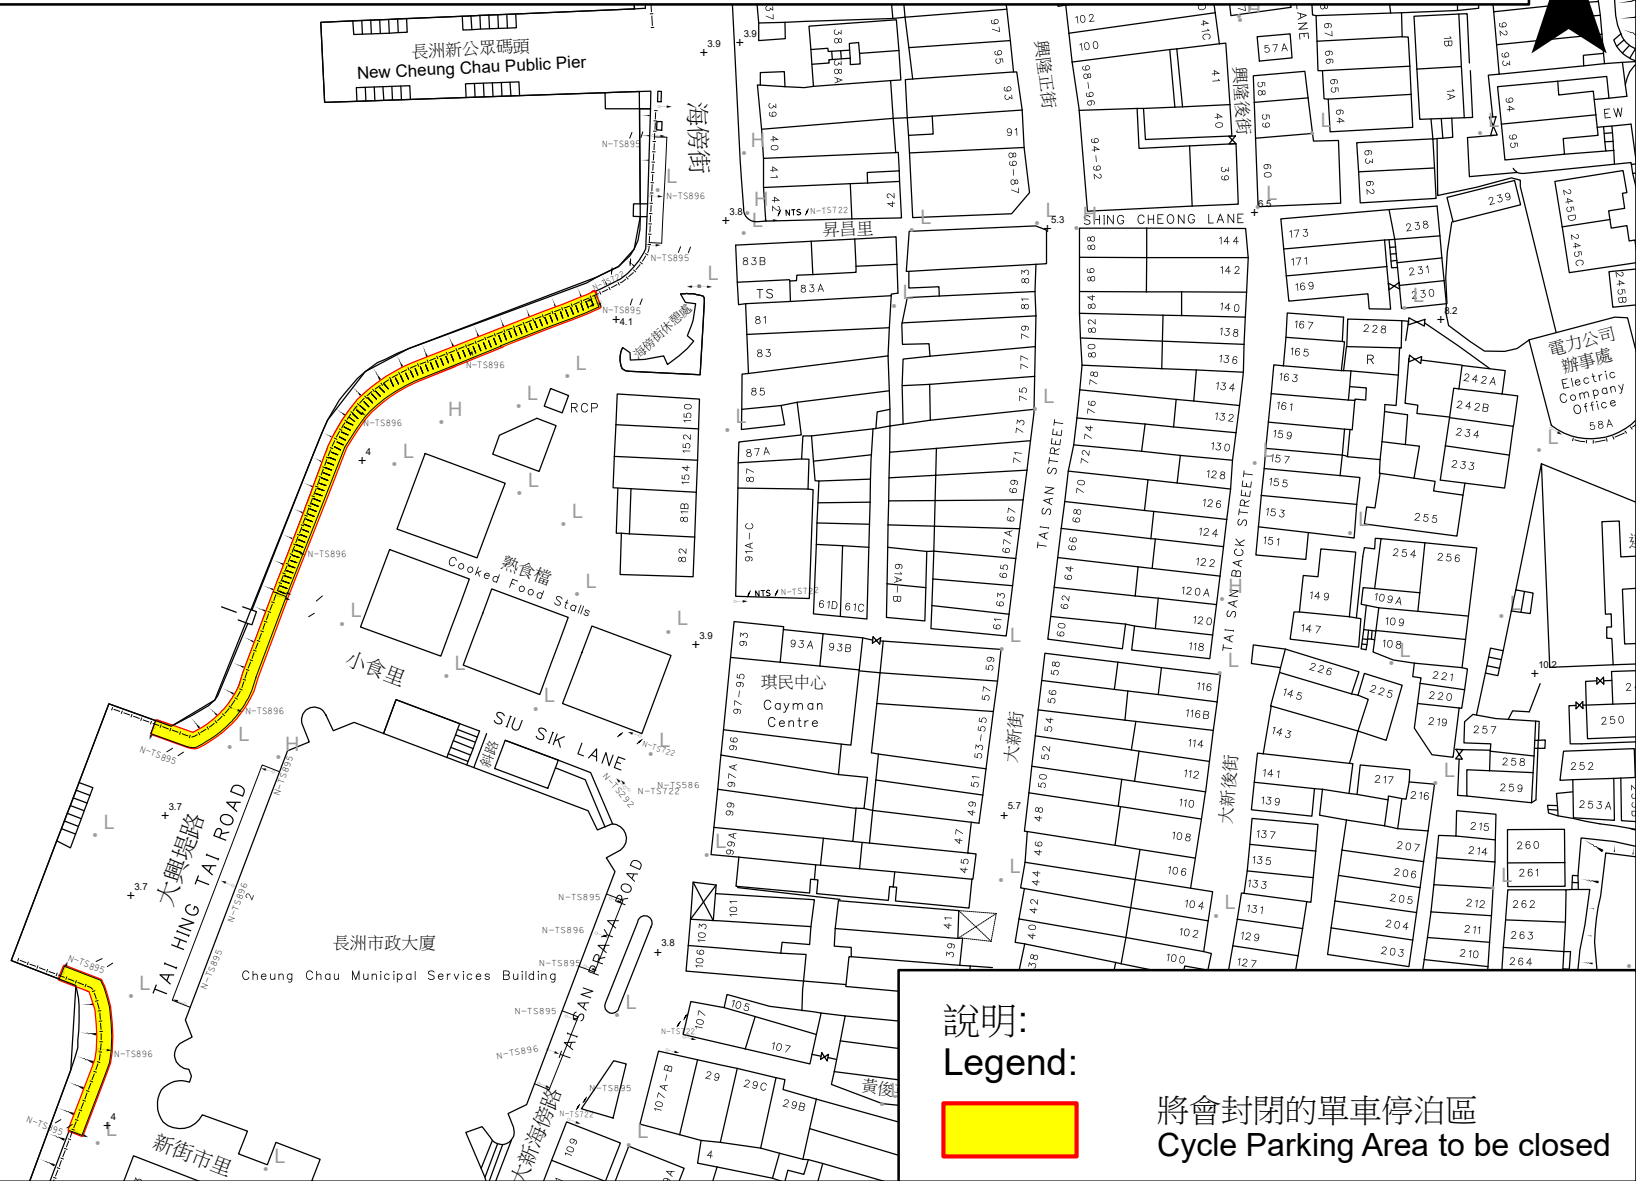

Temporary Suspension of Cycle Parking Area at Tai Hing Tai Road near Cheung Chau Municipal Services Building

暫停使用大興堤路近長洲市政大廈的單車停泊區

地點: 大興堤路近長洲市政大廈

Location: Tai Hing Tai Road near Cheung Chau Municipal Services Building